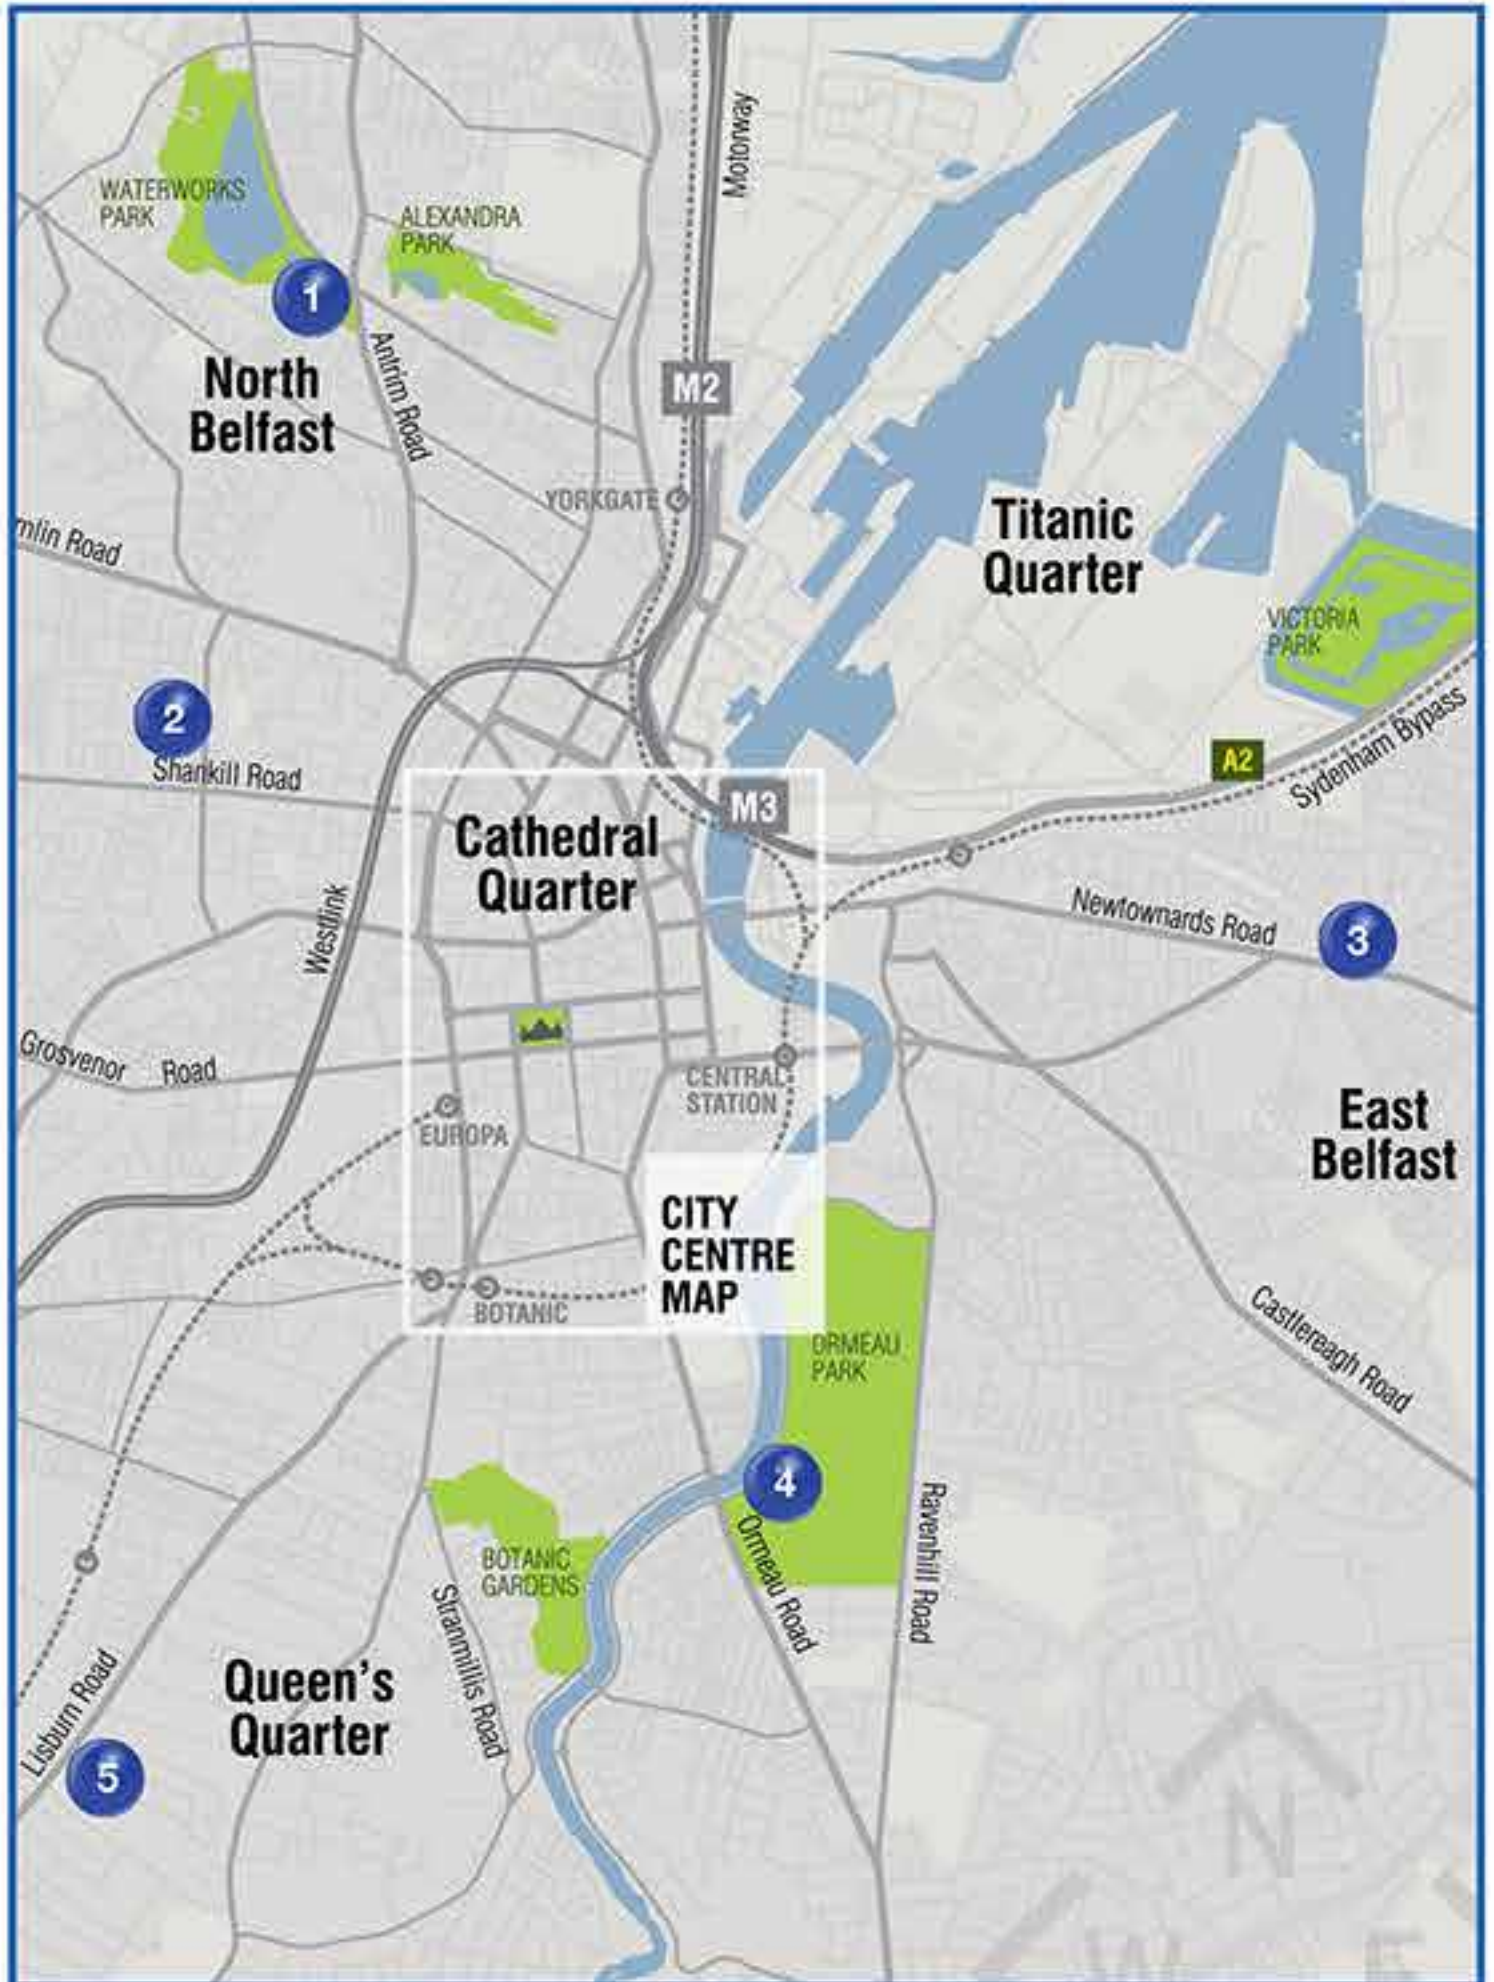

Greater Belfast